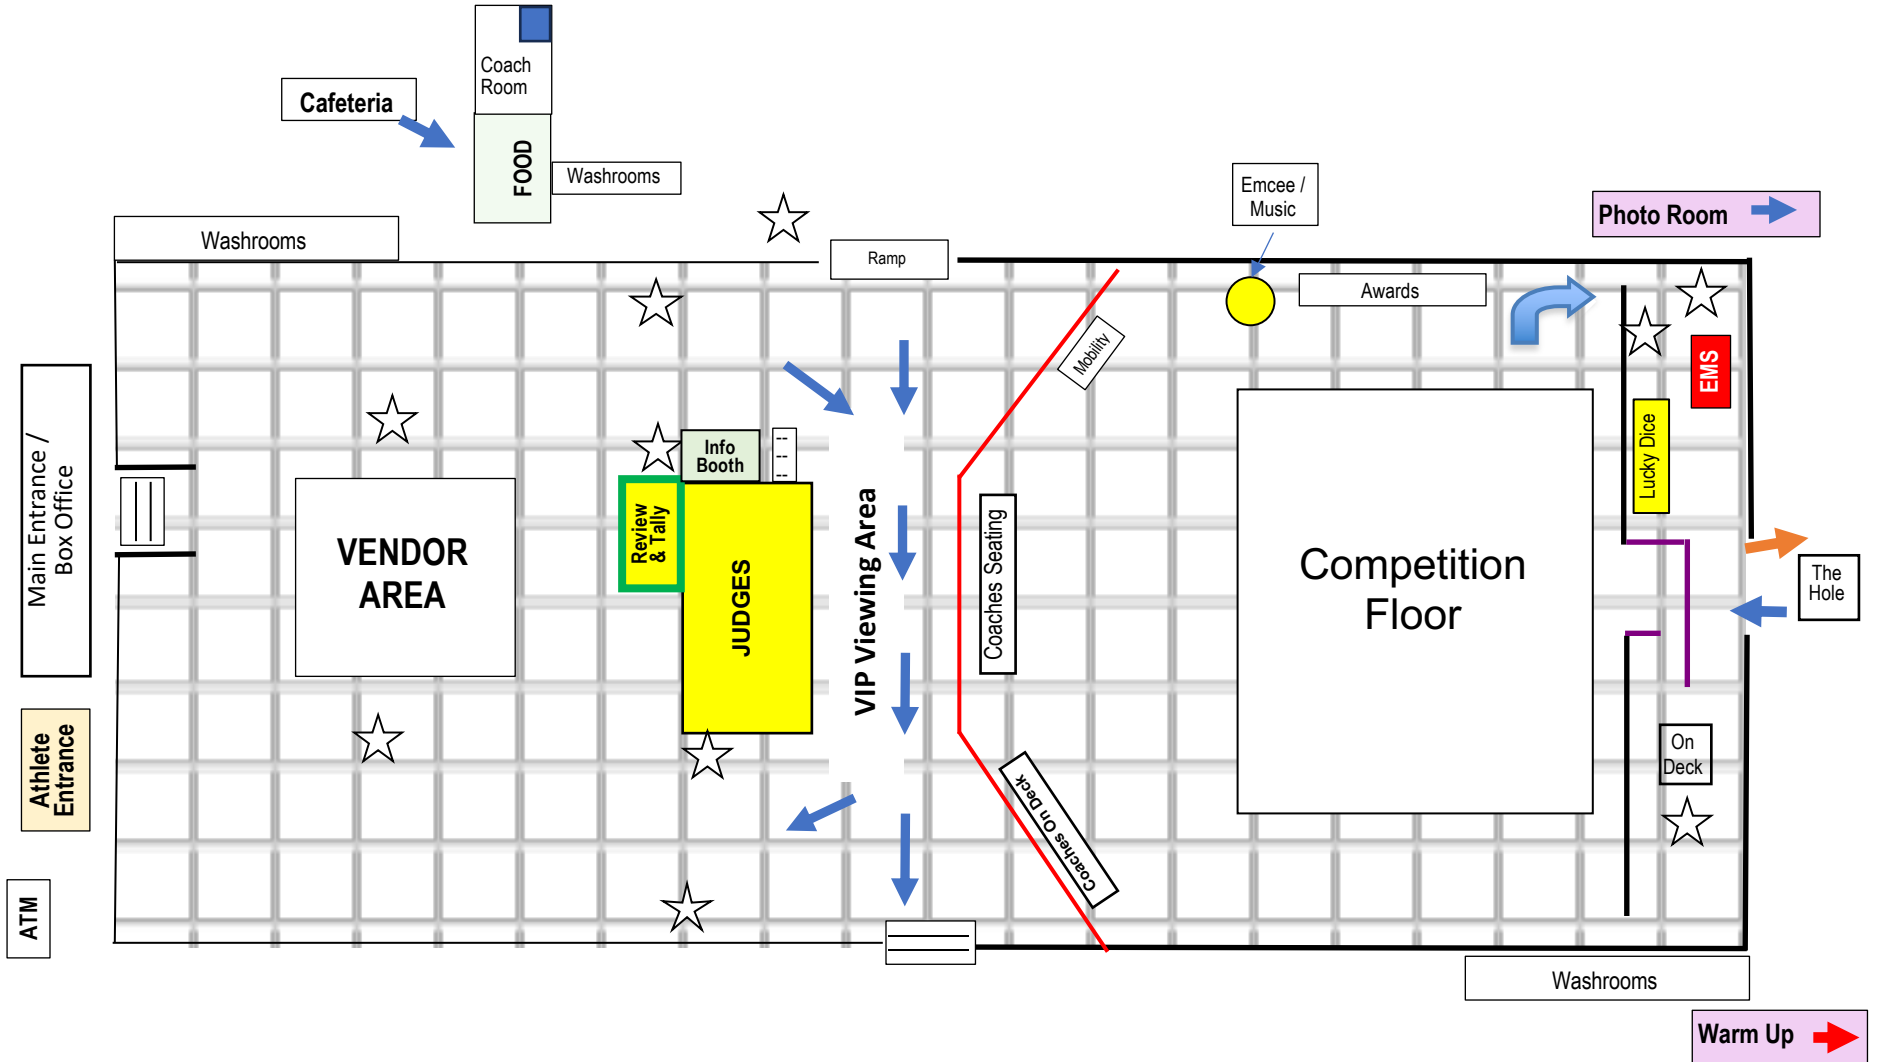

CheerExpo Map 2025 (HEC)

MAIN ARENA: April 5-6th, 2025

EXHIBITION HALL: BUILDING D / WARM UP